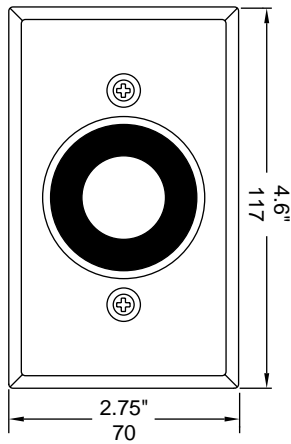

### SPECIFICATIONS / OPTIONS

- Specify Voltage: 12VAC/VDC or 24 VAC/VDC
- Optional 3 Spacers for Armature Plate, 1/2" Thick Each, Specify # 8999

**SPECIFICATION DETAILS**

Model 8900  
Floor Mount

Model 8900  
Mortise Flush Mount

Model 8900/8910  
Front View

Model 8910  
Wall Mount

Armature Plate with Mount  
for Rofu Door Holder Magnets

NOT TO SCALE - TECHNICAL DATA SUBJECT TO CHANGE WITHOUT NOTICE