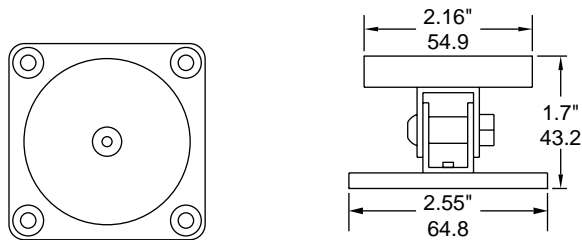

Model 8900
Mortise Flush Mount

Armature Plate with Mount
for Rofu Door Holder Magnets

NOT TO SCALE - TECHNICAL DATA SUBJECT TO CHANGE WITHOUT NOTICE