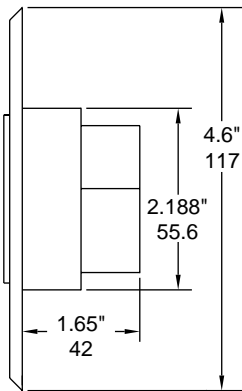

### SPECIFICATIONS / OPTIONS

- Specify Voltage: 12VAC/VDC or 24 VAC/VDC
- Optional 3 Spacers for Armature Plate, 1/2" Thick Each, Specify # 8999

**SPECIFICATION DETAILS**

Model 8900  
Floor Mount

Model 8900  
Mortise Flush Mount

Model 8900/8910  
Front View

Model 8910  
Wall Mount

Armature Plate with Mount  
for Rofu Door Holder Magnets

NOT TO SCALE - TECHNICAL DATA SUBJECT TO CHANGE WITHOUT NOTICE