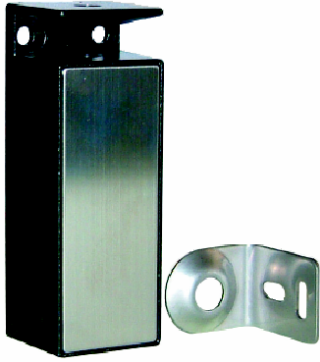

### ROFU 3810 Cabinet lock

#### Standard Features:

Reversible Fail Safe / Fail Secure  
Reversible 12/24 VDC  
Door/Drawer Position Monitoring, w/ built in Reed switch  
Bolt Monitoring, w/ built in bolt monitor

#### Dimensions

3 3/16" (H) x 1 1/8" (W) x 1 1/8" (D)

---

#### Dimensions

2" x 13/16" x 11/16"