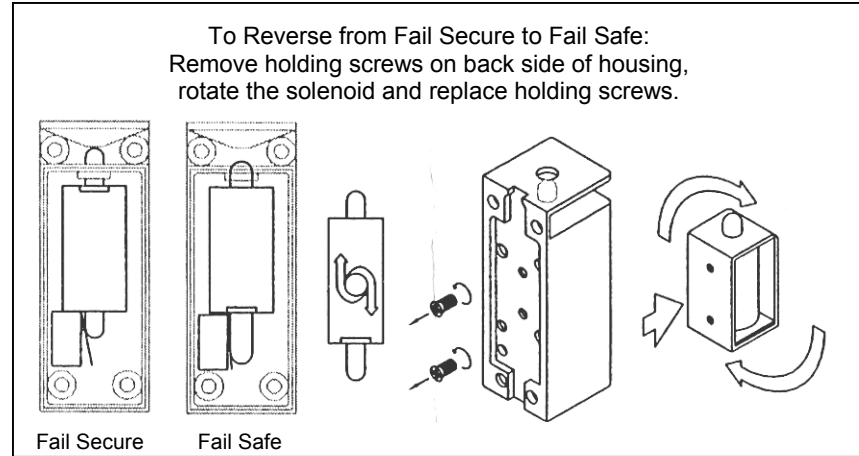

ROFU 3810 CABINET LOCK

Specifications:
 Input: 12 or 24VDC
 Reversible Fail Secure to Fail Safe
 with
 Door Status & Lock Status
 500lb holding force
 Current Draw: 300mA @ 12VDC
 150mA @ 24VDC

Wire Connection, Connect provided varistor according to diagram