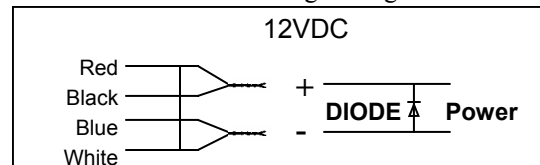

ROFU 3810 CABINET LOCK

Specifications:
 Input: 12 or 24VDC
 Reversible Fail Secure to Fail Safe
 with
 Door Status & Lock Status
 500lb holding force
 Current Draw: 300mA @ 12VDC
 150mA @ 24VDC

Wire Connection, Connect provided varistor according to diagram