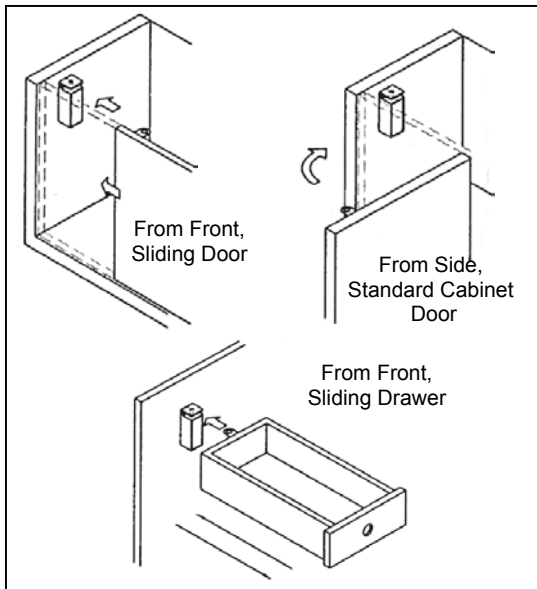

ROFU 3810 CABINET LOCK

Specifications:
 Input: 12 or 24VDC
 Reversible Fail Secure to Fail Safe
 with
 Door Status & Lock Status
 500lb holding force
 Current Draw: 300mA @ 12VDC
 150mA @ 24VDC

Wire Connection, Connect provided varistor according to diagram