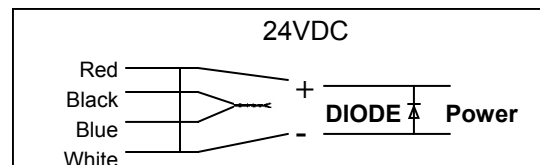

ROFU 3810 CABINET LOCK

Specifications:
 Input: 12 or 24VDC
 Reversible Fail Secure to Fail Safe
 with
 Door Status & Lock Status
 500lb holding force
 Current Draw: 300mA @ 12VDC
 150mA @ 24VDC

Wire Connection, Connect provided varistor according to diagram