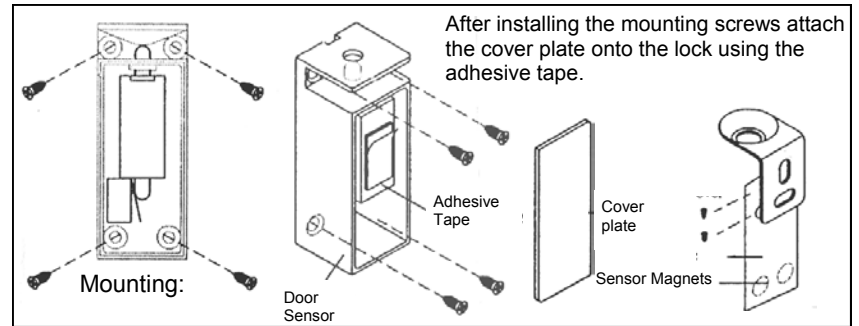

ROFU 3810 CABINET LOCK

Specifications:
 Input: 12 or 24VDC
 Reversible Fail Secure to Fail Safe
 with
 Door Status & Lock Status
 500lb holding force
 Current Draw: 300mA @ 12VDC
 150mA @ 24VDC

Wire Connection, Connect provided varistor according to diagram