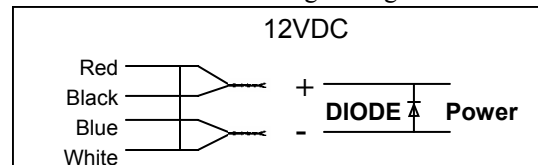

ROFU 3810 CABINET LOCK

Specifications:
 Input: 12 or 24VDC
 Reversible Fail Secure to Fail Safe
 with
 Door Status & Lock Status
 500lb holding force
 Current Draw: 300mA @ 12VDC
 150mA @ 24VDC

Wire Connection, Connect provided varistor according to diagram