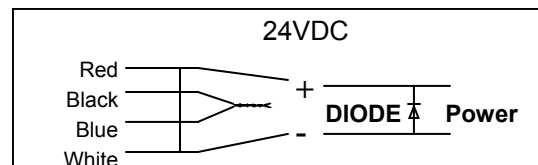

ROFU 3810 CABINET LOCK

Specifications:
 Input: 12 or 24VDC
 Reversible Fail Secure to Fail Safe
 with
 Door Status & Lock Status
 500lb holding force
 Current Draw: 300mA @ 12VDC
 150mA @ 24VDC

Wire Connection, Connect provided varistor according to diagram