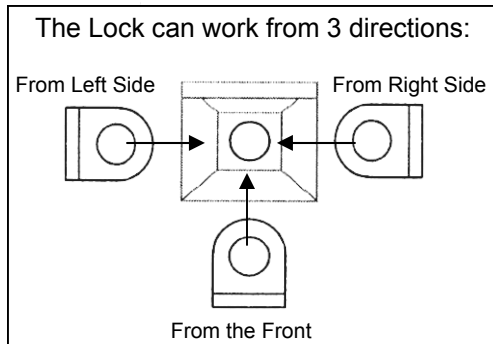

ROFU 3810 CABINET LOCK

Specifications:
 Input: 12 or 24VDC
 Reversible Fail Secure to Fail Safe
 with
 Door Status & Lock Status
 500lb holding force
 Current Draw: 300mA @ 12VDC
 150mA @ 24VDC

Wire Connection, Connect provided varistor according to diagram