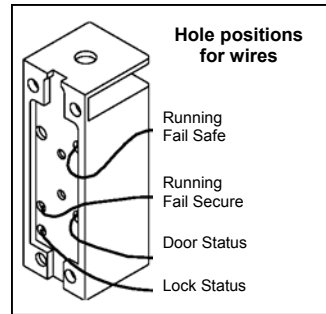

ROFU 3810 CABINET LOCK

Specifications:
 Input: 12 or 24VDC
 Reversible Fail Secure to Fail Safe
 with
 Door Status & Lock Status
 500lb holding force
 Current Draw: 300mA @ 12VDC
 150mA @ 24VDC

Wire Connection, Connect provided varistor according to diagram